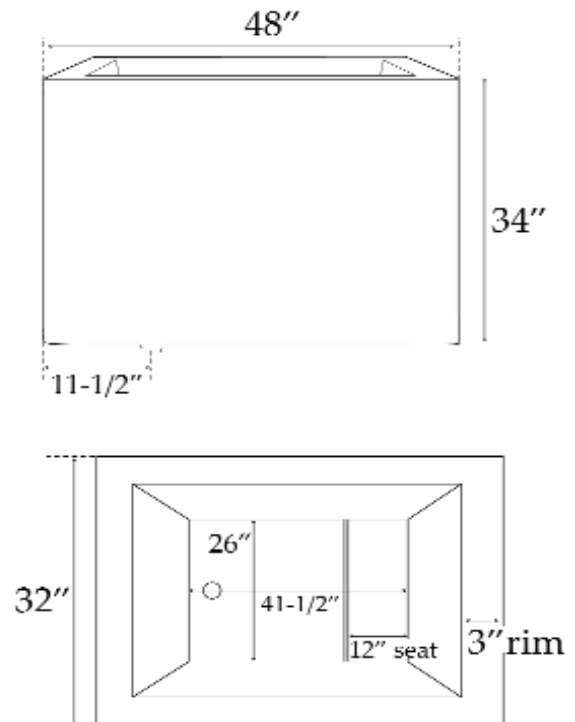

**WESTMONT
48" COPPER
RECTANGULAR TUB**

Cat. No.
COTRECN48-AC

L: 48"
W: 32"
H: 34"

Water depth: 30" to top of tub

Features:

- ▶ Constructed of 16 gauge copper
(Copper is a living finish and will patina over time)
- ▶ Hammered antique copper inside and out
- ▶ Hand polished
- ▶ No faucet holes
- ▶ No overflow
- ▶ Includes interior seat for comfortable soaking
- ▶ Hand-crafted construction makes each tub unique

Gallon Capacity:	130
Shipping Weight:	425 lbs.
Empty Weight:	200 lbs.
Filled Weight:	1,286 lbs.

Dimensions and specifications subject to change without notice.